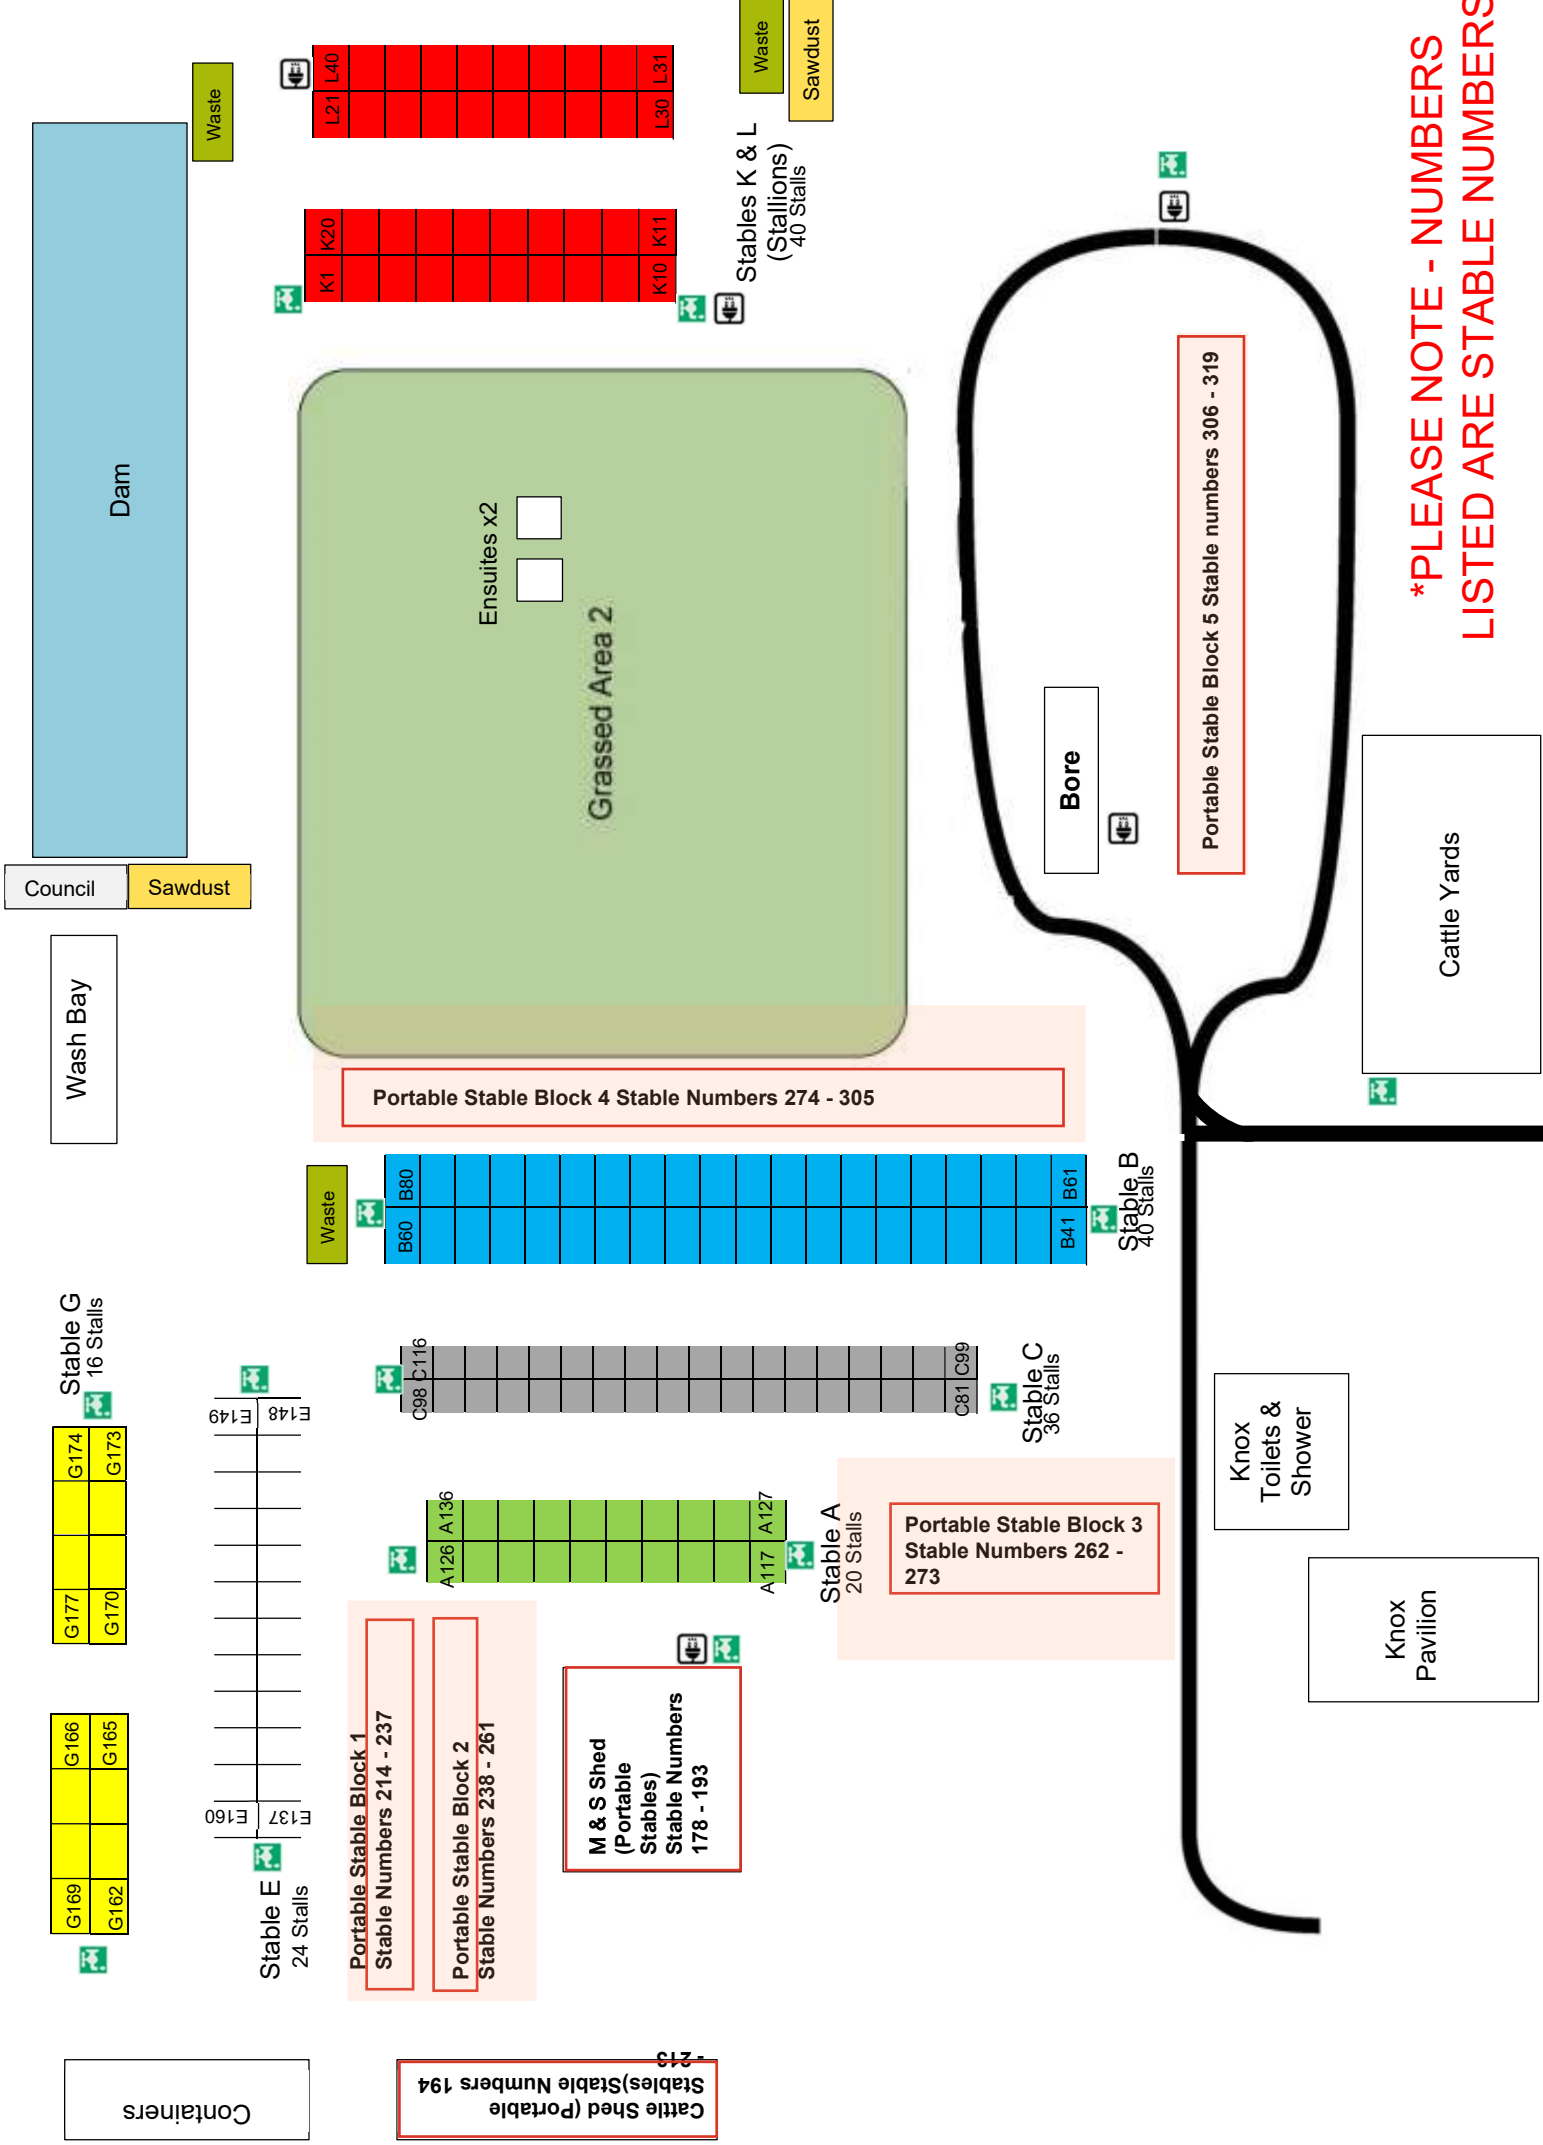

LOT NO	HORSE ASHS #	HORSE NAME	VENDOR	STABLE BLOCK	STABLE NUMBER
293	C2-266277	CONCEALER	Mrs S Maguire	B	79
294	C1-258983	DRUMMONDSLOPE THOMAS	Mr RA Mulcahy	E	153
295	C1-260248	WALKERS DADDYS DUSTY	Mr T Walker	M & S SHED	179
296	259707	YARRAWA BRAVO - HSH	Yarrowa Park Stock Horses	PORTABLE BLOCK 3	262
297	253945	CEDARGROVE BELLA	TR & PE Flynn	CATTLE SHED	203
298	266354	ADAMS PARIS	RA & JL Adams	B	48
299	C1-266105	GARNERS BERNICE	Mr J Garner	CATTLE SHED	201
300	C1-259124	GLENROY SHEZA HONEY	K & L Stock Horses	A	123
301	260082	MILLUNGERAS PATIENCE - HSH	E & K Acton	C	96
302	255166	SMITH FAMILY WALTER - HSH	Mr W Durkin	C	87
303	255272	TOOMBA JACKSON	J & H Heading	L	22
304	R-266146	DELS DOUBLE DENIM	PTM Land & Livestock	B	71
305	C1-266234	NYLETA JOHN CHISUM	Nyleta Stock Horses	C	110
306	260018	AVALON PARTYBOY - HSH	Avalon Stockhorses	CATTLE SHED	210
307	256293	HUNTER VIEW WHISTLER	Everleigh ASH Stud	E	140
309	254577	DIGGERS BOBBY RAY	Mr M Southern	PORTABLE BLOCK 2	244
310	256591	BIGHOUSE LINCOLN - HSH	Mr J Sutherland	L	38
311	258614	DAVIDSONS HUSTLE - HSH	Mr J Davidson	PORTABLE BLOCK 2	239
313	C1-253153	WILLDRAFT JUSTA BADGE	Mr N Bray	M & S SHED	182
314	C2-257190	KARUMBA DAISY	McIntyre Cattle Company Trust	L	40
315	253370	ICEAGE SWIVEL	Mr CP Sorrensen	M & S SHED	187
316	251350	WIBINDA PRECIOUS GEM	Mrs D Hughes	CATTLE SHED	206
317	252515	TOOMBA SAVANNAH	M & J Russell	C	113
318	C2-254695	ARANGELY DELILAH	Arangely Stock Horses	G	173
319	250652	NIBBEREENA HORIZON	SG & KA Wallace	K	20
320	254052	RODLOR CASSETTE - HSH	Mr RJ McKinnon	PORTABLE BLOCK 1	233
321	C2-266491	DUNCS QUICK SILVER	Ms S Duncan	PORTABLE BLOCK 4	289
322	256240	HAZELWOOD COALITION	J & S Mitchell	L	37
323	266223	OMAROO EXTRA - HSH	Miss B Field	PORTABLE BLOCK 2	250
324	252185	DONRICA ARTIE - HSH	Dennien Family	M & S SHED	192
325	C1-258891	THORNBRIDGE RADAR	Miss E Thomas	PORTABLE BLOCK 1	230
326	259369	PATONS BLUE	PA & KL Christiansen	G	168
327	251009	ROSELEAPARK NIGHTWATCH	Mr AJ Jackson	L	32
329	258033	FOREST CURIO - HSH	Mrs JM Pickering	PORTABLE BLOCK 3	273

*PLEASE NOTE - NUMBERS LISTED ARE STABLE NUMBERS